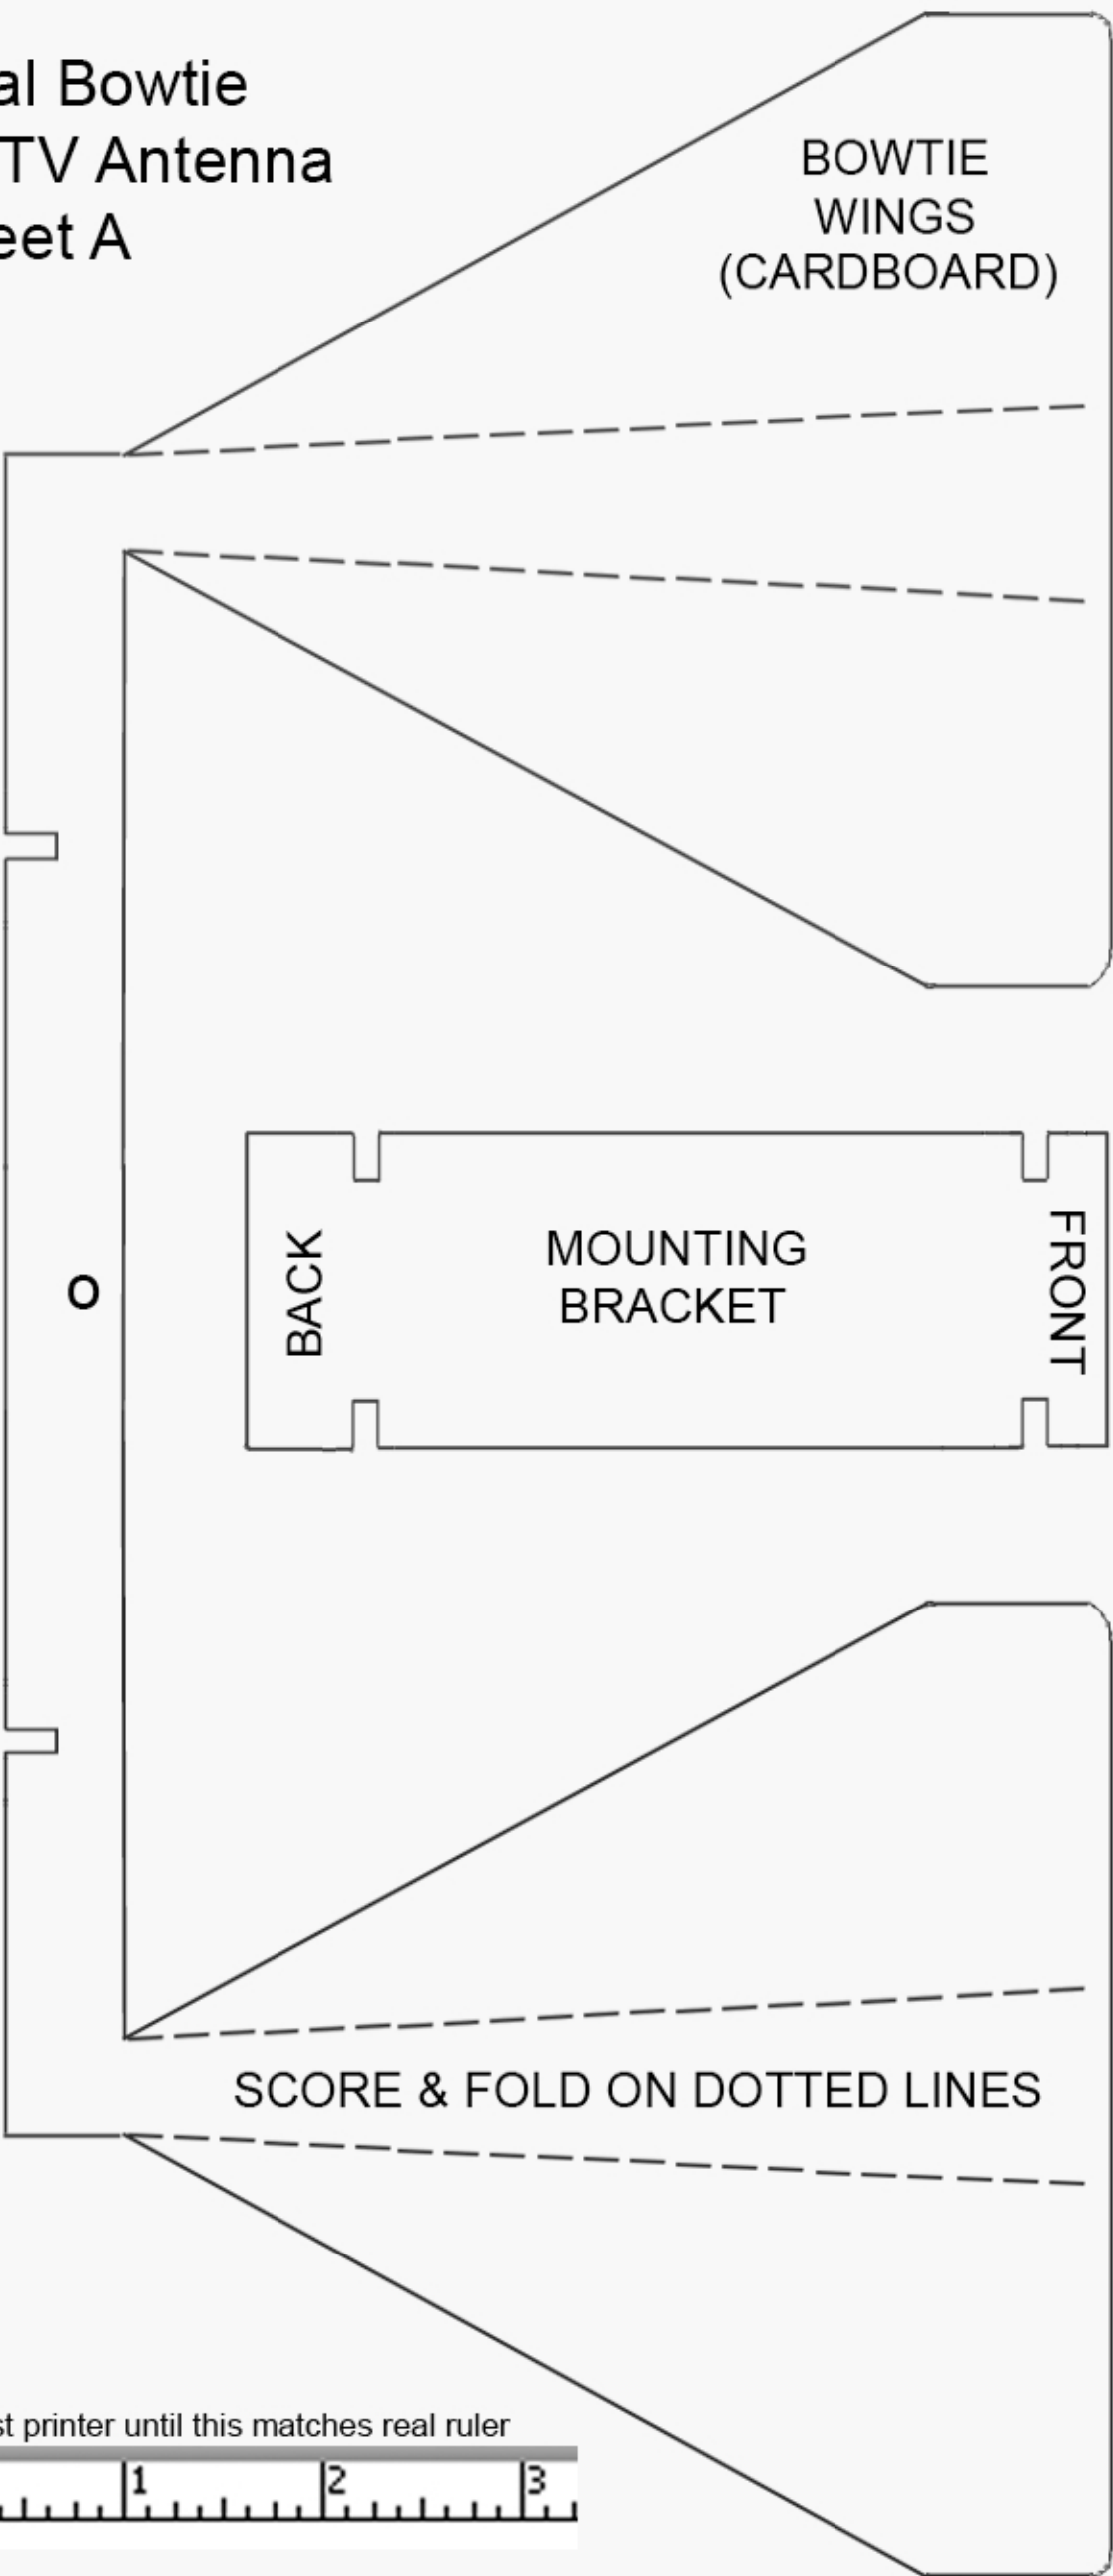

Dual Bowtie  
HDTV Antenna  
Sheet A

BOWTIE  
WINGS  
(CARDBOARD)

SCORE & FOLD ON DOTTED LINES

Dual Bowtie  
HDTV Antenna  
Sheet B

BOWTIE  
WINGS  
(FOIL)

FOOT

Adjust printer until this matches real ruler

Adjust printer until this matches real ruler

CARDBOARD FLAP  
WILL FOLD FORWARD  
ON DOTTED LINE

FOOT  
SLOT

CENTER

CUT AT LINE (Remove this section of the page)  
AND LINE UP CENTER ARROW WITH BOTTOM OF REFLECTOR

Dual Bowtie  
HDTV Antenna  
Sheet C  
(Stencil for Reflector)